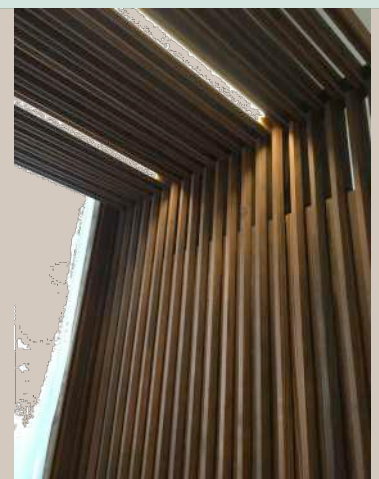

photo by Taisuke Inastugu